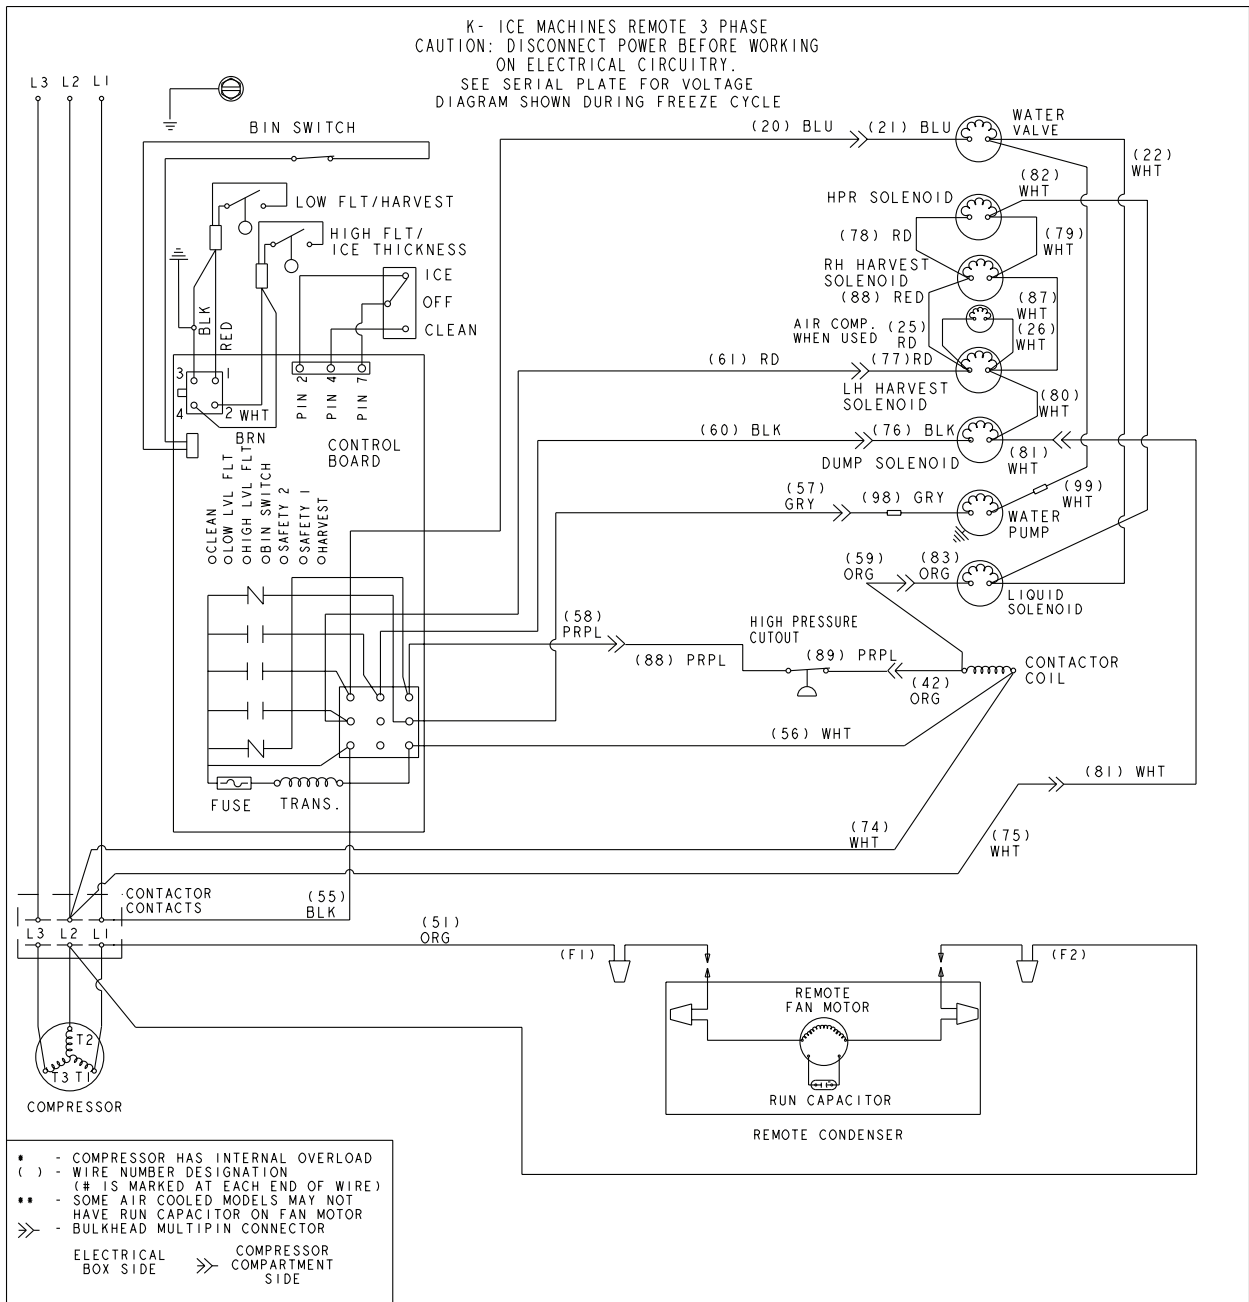

## Wiring Diagram

KT1700

REMOTE AIR-COOLED - 3 PHASE

000012161  
REV 04